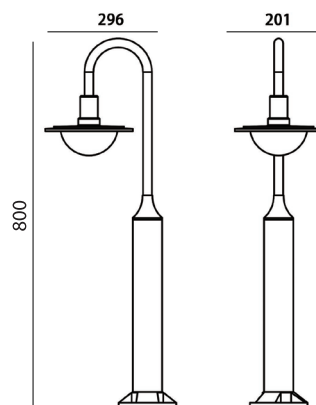

TECHNICAL DATA

**TYPE**

Professional LED for Exterior Lighting.

PRO	CRI ≥ 80	
IP54		L°
AC85-265V 50/60Hz		50000h

DIMENSION DRAW

Model:	Fiore
Location:	Exterior
Wattage:	10W
Materials:	Aluminium
Led Color:	3000K / 4000K / 6500K
Product Dimension:	800*296*201mm
IP Code:	54
Fixation:	Surface
CRI :	80
Lumen Output:	600LM
Frequency:	50/60 Hz
Beam Angle:	L°